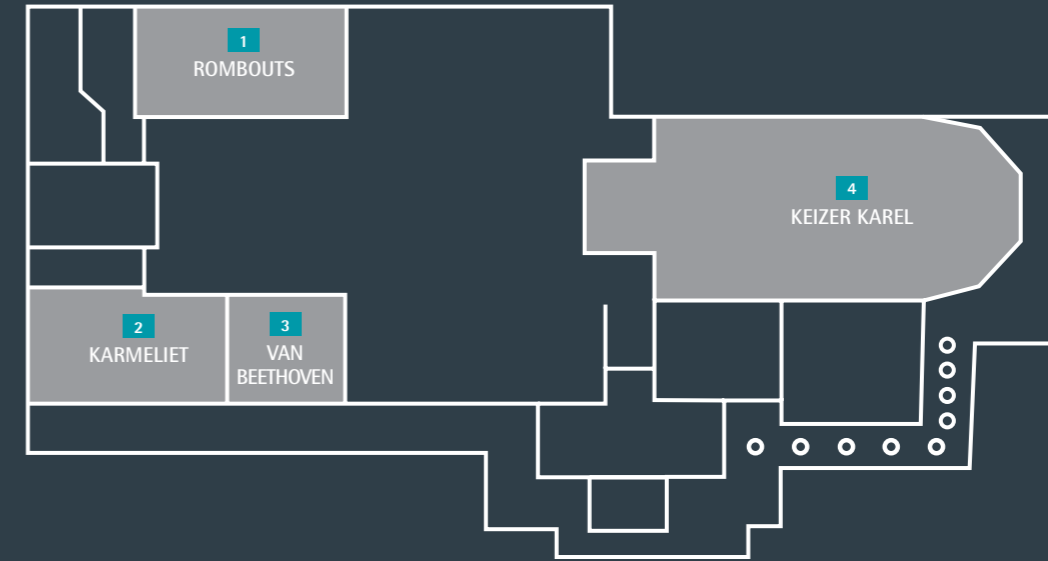

MARTIN'S PATERSHOF

MECHELEN • BELGIUM

Magical atmosphere

In the historic centre of Mechelen, enjoy an extraordinary experience in the captivating setting of heritage reinvented. A veritable gem of a hotel with a magical atmosphere.

25

DESCRIPTION OF MEETING & BANQUET ROOMS									
MEETING ROOM	AREA (m ²)	DIMENSIONS (m)	U-SHAPE	CLASSROOM	THEATRE	CABARET	BOARDROOM	COCKTAIL	
1 ROMBOUTS	50	10.32 x 4.84	28	28	44	20	28	55	
2 KARMELIET	47	9.05 x 4.84	20	23	34	15	22	45	
3 VAN BEETHOVEN	28	5.74 x 4.84	12	11	16	—	12	30	
2 + 3 VAN BEETHOVEN + KARMELIET	75	14.79 x 4.84	40	40	60	25	42	70	
4 KEIZER KAREL	147.8	21.00 x 8.40	60	75	150	50	90	150	