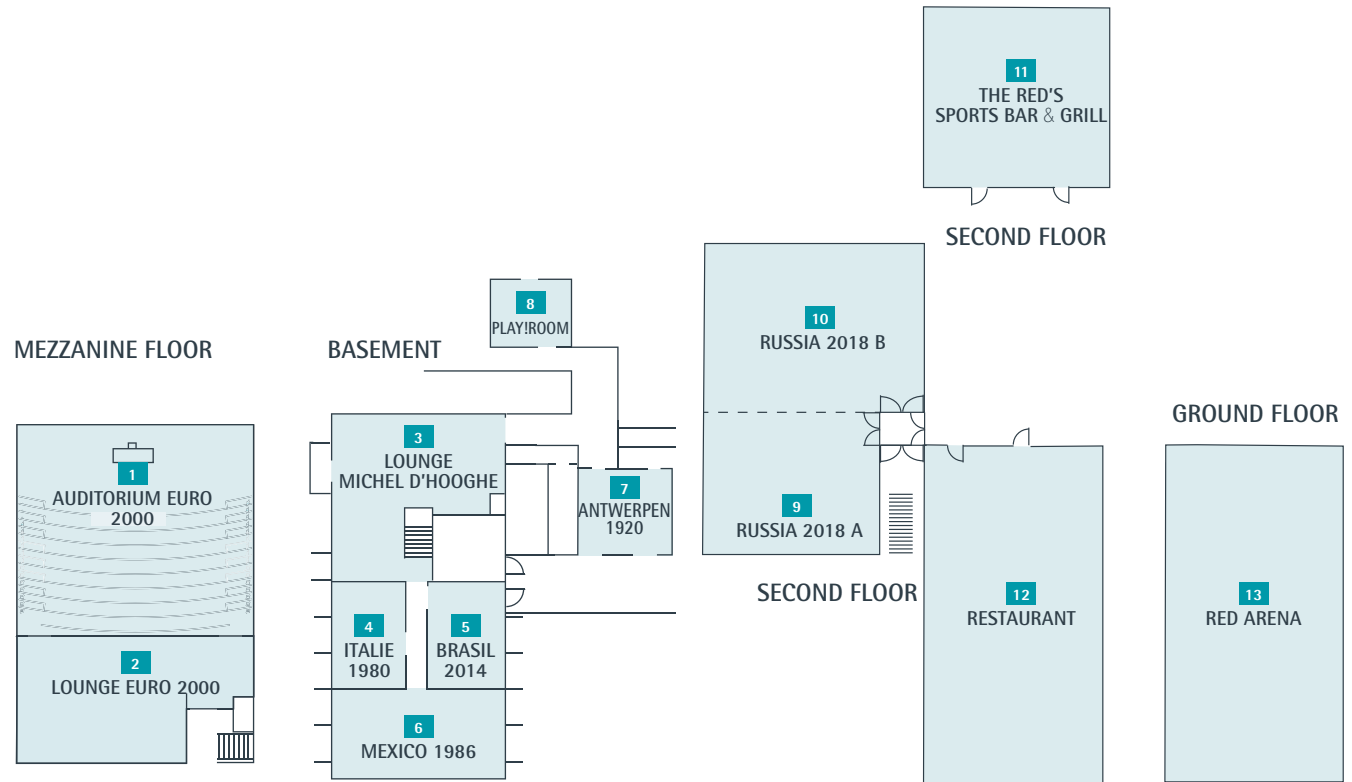

SERVICES

- 79 Guest Rooms and Suites
- Restaurant The Red's Sports Bar & Grill
- Fitness
- Sport Facilities
- Parking
- Bike-Friendly Hotel

CONTACT

Martin's Red
Rue de Bruxelles 484
B-1480 Tubize
+32 (0)2 634 11 11
mred@martinshotels.com

• MORE INFO

martinshotels.com

MARTIN'S RED - DESCRIPTION OF MEETING & BANQUET ROOMS											
MEETING ROOM	AREA (m ²)	DIMENSIONS (m)	HEIGHT (m)	U-SHAPE	CLASSROOM	THEATRE	CABARET	BANQUET	BOARDROOM	COCKTAIL	
1 AUDITORIUM EURO 2000	189	13.03 x 14.48	6.00	—	—	160	—	—	—	—	
2 LOUNGE EURO 2000	54	6.40 x 8.50	4.50	25	30	50	30	60	26	—	
3 LOUNGE MICHEL D'HOOGHE	105	11.75 x 11.59	2.50	—	—	—	—	—	—	20	
4 ITALIE 1980	39	7.32 x 4.88	2.50	15	20	30	20	—	14	—	
5 BRASIL 2014	36	7.18 x 5.16	2.50	15	20	30	20	—	14	—	
6 MEXICO 1986	69	5.73 x 11.60	2.50	25	36	60	32	—	24	—	
7 ANTWERPEN 1920	35	5.55 x 6.37	2.50	15	20	30	18	—	12	—	
8 PLAY ! ROOM	31	5.55 x 5.67	2.40	11	12	28	—	—	10	—	
9 RUSSIA 2018 A	116	10.89 x 10.70	3.30	30	70	140	32	70	—	—	
10 RUSSIA 2018 B	141	14.46 x 9.78	3.30	38	70	126	48	70	—	—	
9+10 RUSSIA 2018 A+B	257	12.54 x 20.48	3.30	70	140	266	180	140	—	160	
11 THE RED'S SPORTS BAR & GRILL	121	11.00 x 11.00	2.70	—	—	—	—	50	—	70	
12 RESTAURANT BANQUET	269	11.80 x 22.86	4.00	—	—	—	—	160	—	200	
13 RED ARENA	293	11.80 x 24.89	5.00	—	—	—	—	—	—	220	

MARTIN'S RED

★ ★ ★ ★

With its 160-seat auditorium with 3 translation booths, meeting rooms, lounges and banquet rooms – only two steps from Brussels – MARTIN'S RED is the ideal venue for professional events.