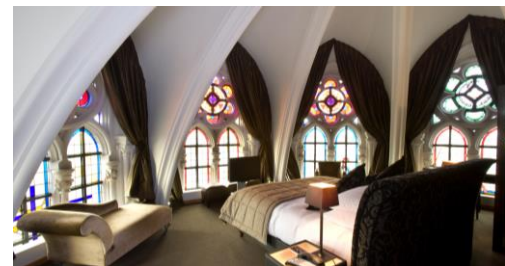

Price per person VAT and service included, valid until December 2020 Martin's Patershof

• Karmelietenstraat 4 – 2800 Mechelen • +32 (0)15 46 46 46
mph@martinshotels.com • martinshotels.com

MARTIN'S
PATERSHOF
MECHELEN • BELGIUM