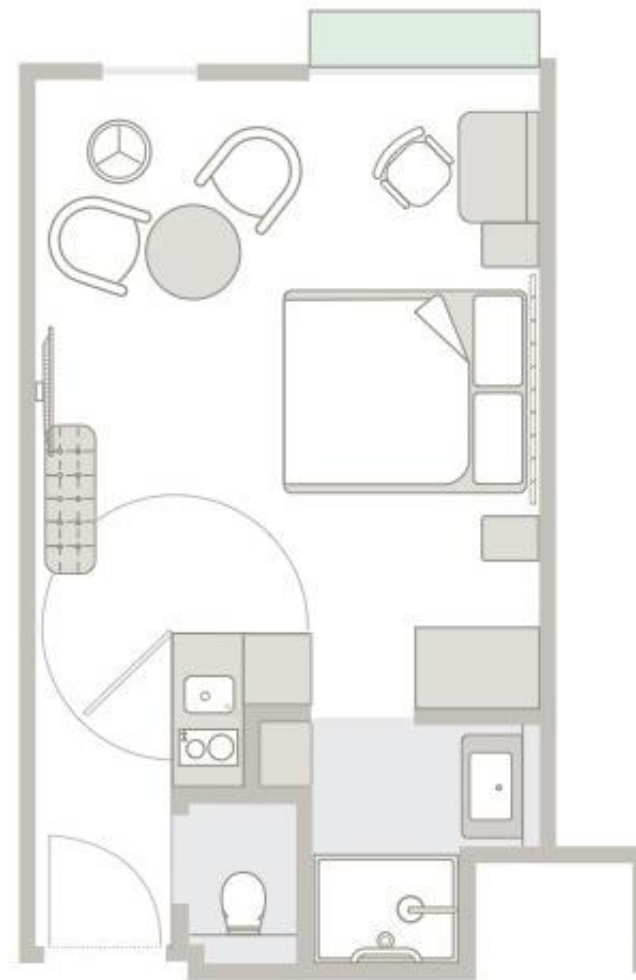

### Features

Extra-long king-size bed  
(1.80 m x 2.10 m)

Minimum 34 m<sup>2</sup>

Retractable kitchen

Bathroom  
with rainshower

Balcony

### All Charming suites are non-smoking and equipped with:

- Entrance hall with separate toilet
- Lounge and office corners
- A retractable kitchen (with at least a two-ring electric hob, small dishwasher, fridge and oven/microwave)
- Espresso machine
- Safe
- Iron and ironing board
- Large-screen TV (min. 47 inches)
- State-of-the-art connection: USB sockets, Bluetooth, HDMI connection
- Fast wi-fi
- Air conditioning
- High-level soundproofing

A laundrette (on the 3<sup>rd</sup> floor) and automatic dispensers of drinks, ice, snacks and essential products are also available for suite guests.

*Features*

2 beds  
(90 cm x 2.10 m)

Minimum 34 m<sup>2</sup>

### Features

Extra-long king-size bed  
(1.80 m x 2.10 m)

50 m<sup>2</sup>

Kitchen area

Adapted  
bathroom

Lounge and office

*Like all suites, the PMR suite is non-smoking and equipped with:*

- Entrance hall with separate toilet
- Kitchen area (with at least a two-ring electric hob, small dishwasher, fridge and oven/microwave)
- Adapted bathroom with walk-in shower
- Balcony or terrace
- Espresso machine
- Safe
- Iron and ironing board
- Large-screen TV (min. 47 inches)
- State-of-the-art connection: USB sockets, Bluetooth, HDMI connection
- Fast wi-fi
- Air conditioning
- High-level soundproofing