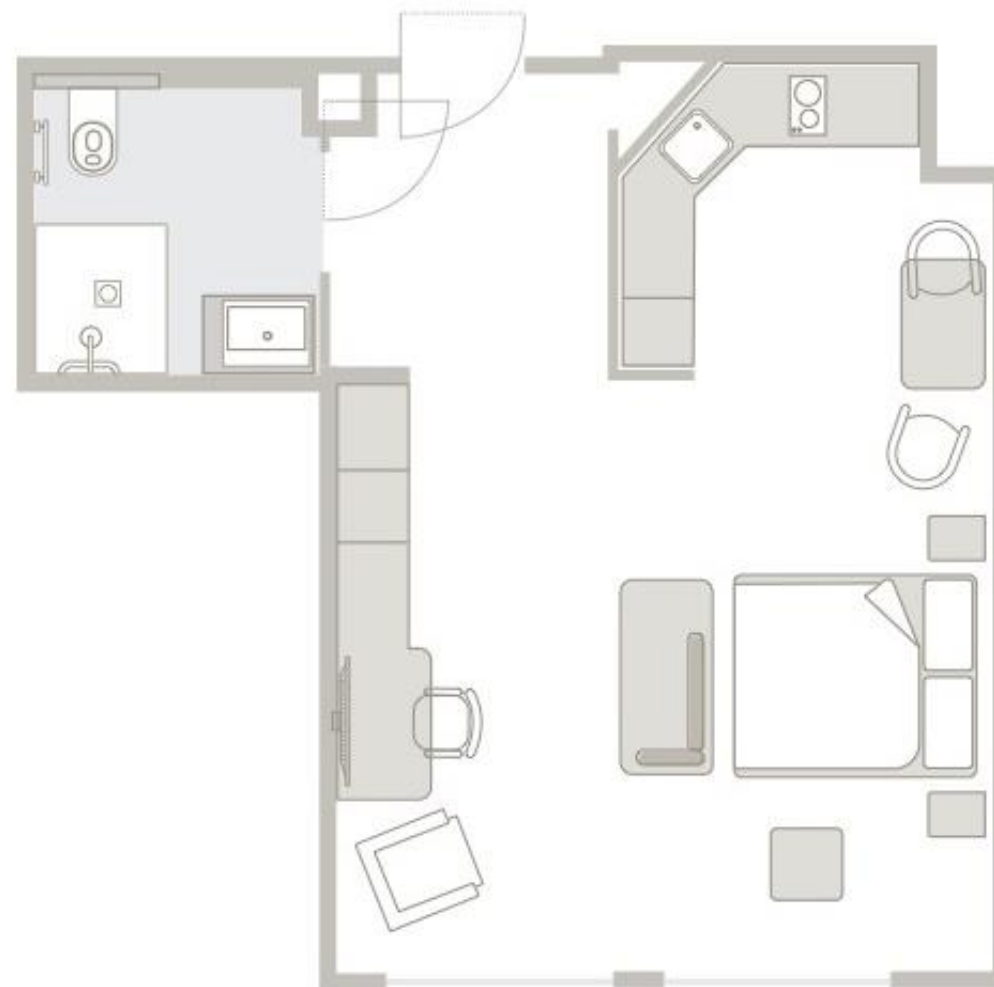

### Features

Extra-long king-size bed  
(1.80 m x 2.10 m)

Minimum 34 m<sup>2</sup>

Retractable kitchen

Bathroom  
with rainshower

Balcony

A laundrette (on the 3<sup>rd</sup> floor) and automatic dispensers of drinks, ice, snacks and essential products are also available for suite guests.

*Features*

2 beds  
(90 cm x 2.10 m)

Minimum 34 m<sup>2</sup>

### Features

Extra-long king-size bed  
(1.80 m x 2.10 m)

50 m<sup>2</sup>

Kitchen area

Adapted  
bathroom

Lounge and office

*Like all suites, the PMR suite is non-smoking and equipped with:*

- Entrance hall with separate toilet
- Kitchen area (with at least a two-ring electric hob, small dishwasher, fridge and oven/microwave)
- Adapted bathroom with walk-in shower
- Balcony or terrace
- Espresso machine
- Safe
- Iron and ironing board
- Large-screen TV (min. 47 inches)
- State-of-the-art connection: USB sockets, Bluetooth, HDMI connection
- Fast wi-fi
- Air conditioning
- High-level soundproofing

A laundrette (on the 3<sup>rd</sup> floor) and automatic dispensers of drinks, ice, snacks and essential products are also available for suite guests.

*Features*

2 separated bedrooms

- 1 twin
- 1 double with king-size bed