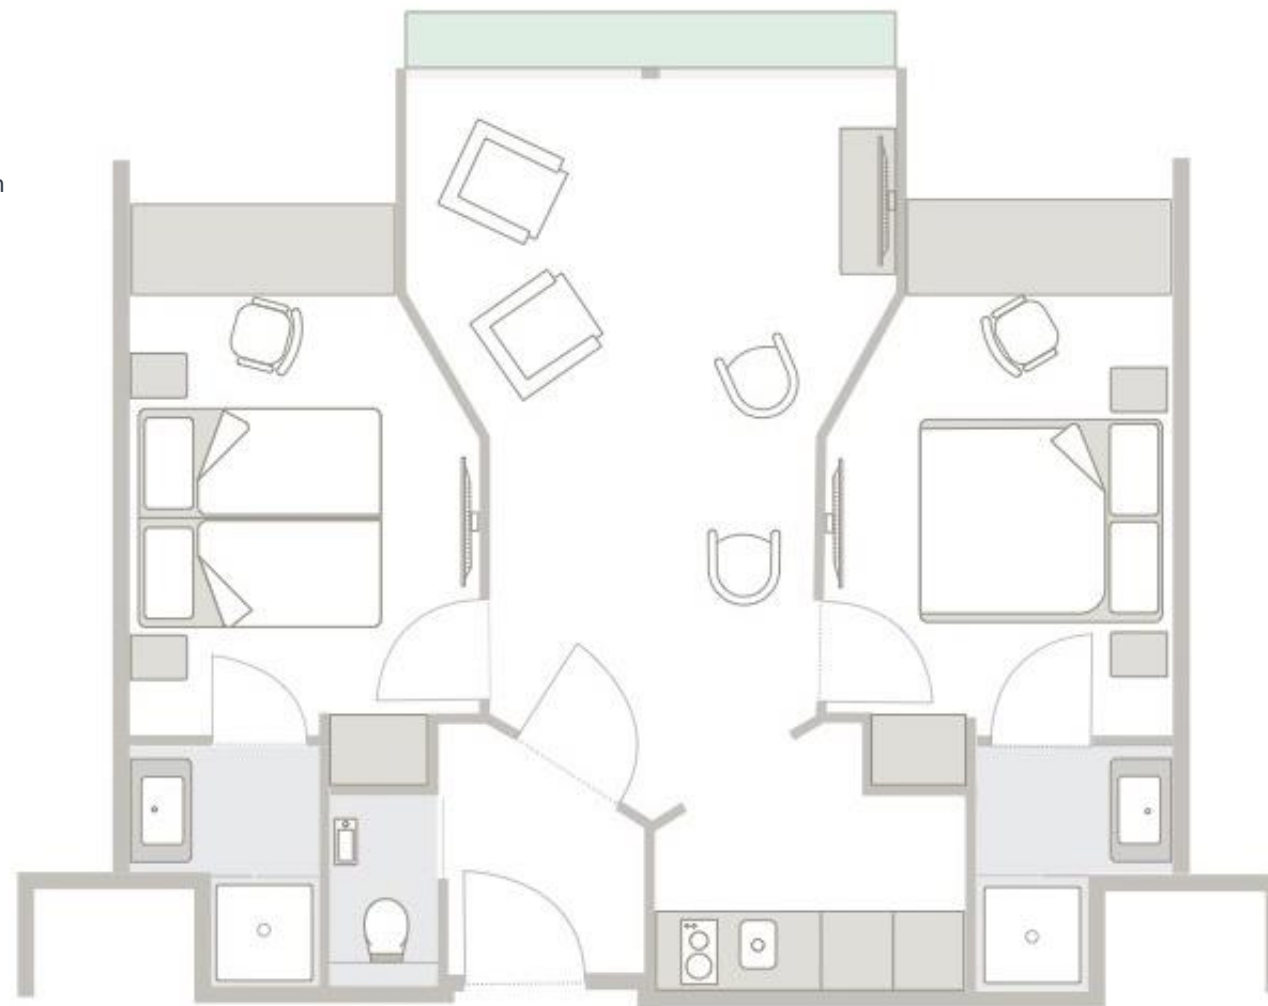

### Features

Extra-long king-size bed  
(1.80 m x 2.10 m)

Minimum 34 m<sup>2</sup>

Retractable kitchen

Bathroom  
with rainshower

Balcony

### Features

Extra-long king-size bed  
(1.80 m x 2.10 m)

50 m<sup>2</sup>

Kitchen area

Adapted  
bathroom

Lounge and office

*Like all suites, the PMR suite is non-smoking and equipped with:*

- Entrance hall with separate toilet
- Kitchen area (with at least a two-ring electric hob, small dishwasher, fridge and oven/microwave)
- Adapted bathroom with walk-in shower
- Balcony or terrace
- Espresso machine
- Safe
- Iron and ironing board
- Large-screen TV (min. 47 inches)
- State-of-the-art connection: USB sockets, Bluetooth, HDMI connection
- Fast wi-fi
- Air conditioning
- High-level soundproofing

+- 60 m<sup>2</sup>

Separate kitchen

Bathroom  
with rainshowerLounge  
& dining room

*All Great Family suites are non-smoking and equipped with:*

- Entrance hall with separate toilet
- Office corner
- Separate kitchen (with at least a two-ring electric hob, small dishwasher, fridge and oven/microwave)
- Balcony
- Espresso machine
- Safe
- Iron and ironing board
- Large-screen TV (min. 47 inches)
- State-of-the-art connection: USB sockets, Bluetooth, HDMI connection
- Fast wi-fi
- Air conditioning
- High-level soundproofing

A laundrette (on the 3<sup>rd</sup> floor) and automatic dispensers of drinks, ice, snacks and essential products are also available for suite guests.

**Features**

Extra-long king-size bed  
(1.80 m x 2.10 m)