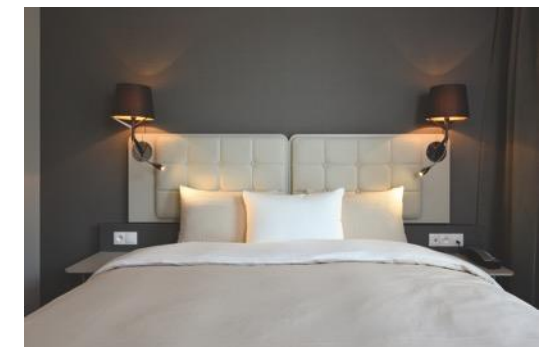

Features

Extra-long king-size bed
(1.80 m x 2.10 m)

Minimum 40 m²

Kitchen area

Bathroom
with bath

Balcony
or terrace

Lounge
and office

All Great suites are non-smoking and equipped with:

- Entrance hall with separate toilet
- Kitchen (with at least a two-ring electric hob, small dishwasher, fridge and oven/microwave)
- Espresso machine
- Safe
- Iron and ironing board
- Large-screen TV (min. 47 inches)
- State-of-the-art connection: USB sockets, Bluetooth, HDMI connection
- Fast wi-fi
- Air conditioning
- High-level soundproofing

A laundrette (on the 3rd floor) and automatic dispensers of drinks, ice, snacks and essential products are also available for suite guests.